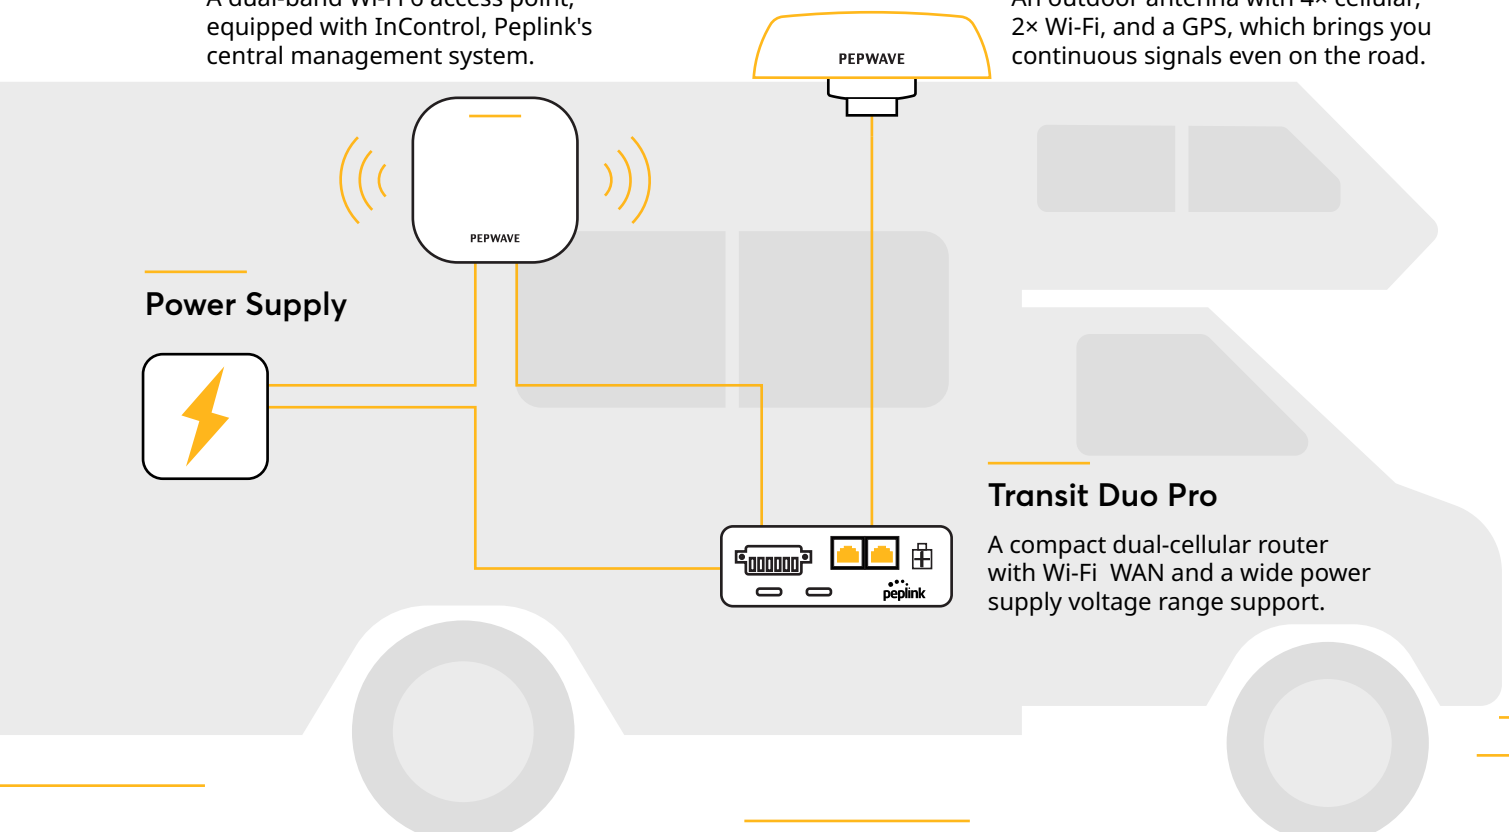

Running applications just got easier!

Want to run third party applications directly with your MAX Transit Duo Pro? Well now you can! With edge computing Docker and Python*, the possibilities are endless!

* Available in firmware 8.3.0.

Recreational Vehicle Application

AP One AX

A dual-band Wi-Fi 6 access point, equipped with InControl, Peplink's central management system.

Mobility 42G

An outdoor antenna with 4x cellular, 2x Wi-Fi, and a GPS, which brings you continuous signals even on the road.

Power Supply

Transit Duo Pro

A compact dual-cellular router with Wi-Fi WAN and a wide power supply voltage range support.

Mobility Antenna

Peplink's powerful antenna series. Perfectly designed for long-range signal reception, it brings you continuous signals within its IP68-rated case wherever you are - indoors, outdoors, or on the go.