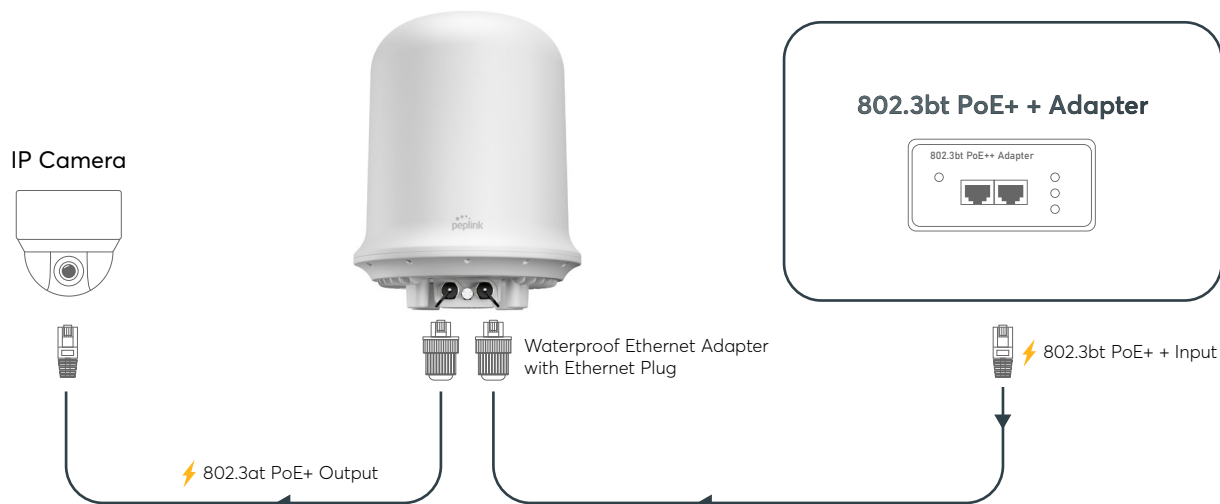

Seamless Deployment

The Dome Pro LR combines a router and integrated antennas within a single enclosure, ensuring **minimal cable loss** and **delivering optimal performance**. Additionally, powering it up is made convenient with just a single cable.

Via SIM Injector or SD Switch if the **PoE output is not used.**

Use its PoE functionality to conveniently add Peplink PoE routers or add access points for wider Wi-Fi coverage. Alternatively, eliminate the need for additional hardware and use the Dome Pro LR's **PoE output on 802.3at** powered devices such as IP cameras.

Via 802.3bt PoE adapter if the **PoE output is used.**

Dome Pro LR