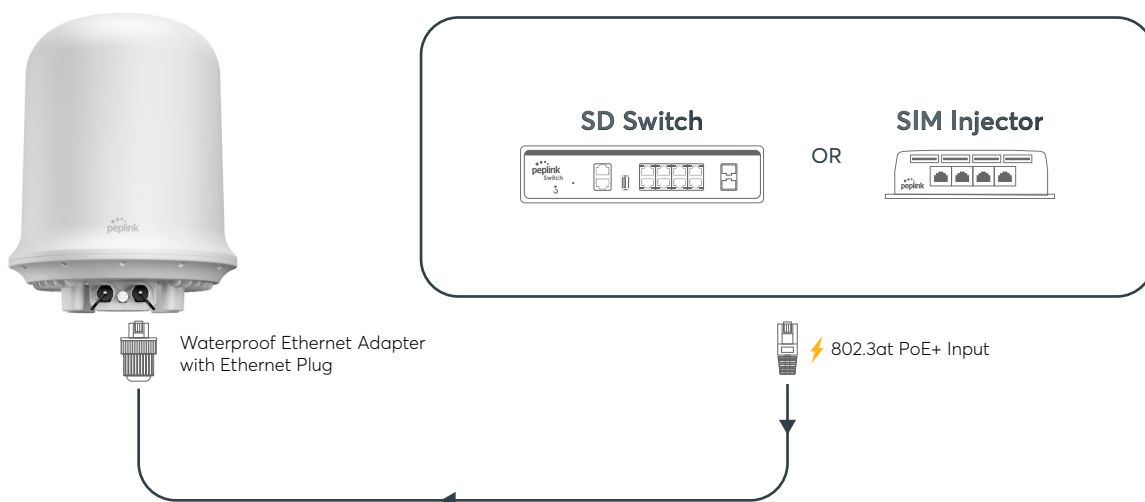

## SIM-pler Management

Gain flexibility while managing your network with ease. Connect an Ethernet cable between the Dome Pro LR and the SIM Injector or SIM Injector Mini for up to **an additional 8 physical SIMs**.

For complete accessibility and centralized remote network management, monitor your network with Peplink's cloud-based management system, **InControl 2**.

# Seamless Deployment

The Dome Pro LR combines a router and integrated antennas within a single enclosure, ensuring **minimal cable loss** and **delivering optimal performance**. Additionally, powering it up is made convenient with just a single cable.

Via SIM Injector or SD Switch if the **PoE output is not used.**

Dome Pro LR

Use its PoE functionality to conveniently add Peplink PoE routers or add access points for wider Wi-Fi coverage. Alternatively, eliminate the need for additional hardware and use the Dome Pro LR's **PoE output on 802.3at** powered devices such as IP cameras.