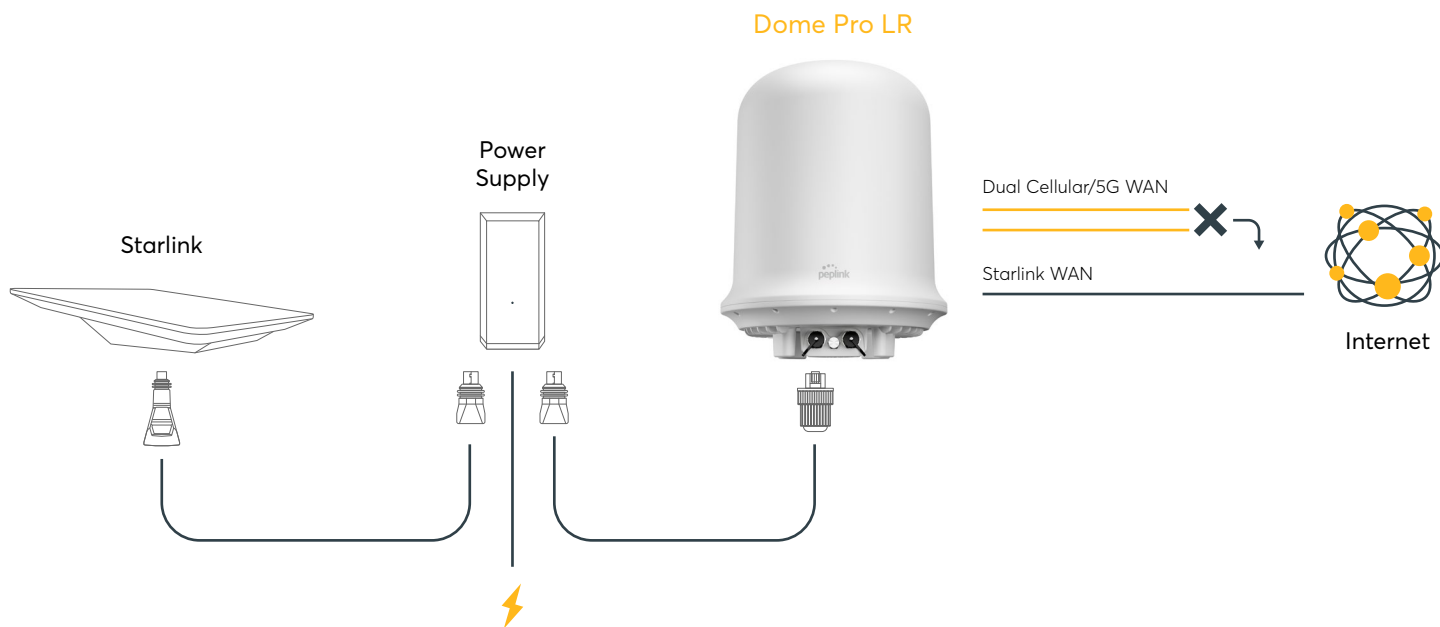

Look no further than Peplink to complete your solution. The Dome Pro LR's dual Ethernet ports enable you to scale up your deployment with an **additional WAN source**, such as Starlink or VSAT.

With an additional failover **WAN source.**

Benefits

Cost-efficient installations and improved uptime for a safer voyage

Seamless connectivity to stay in touch with family and friends

24/7 internet access for uninterrupted viewing of your favorite shows

Access to functional connectivity even in the most remote rural areas