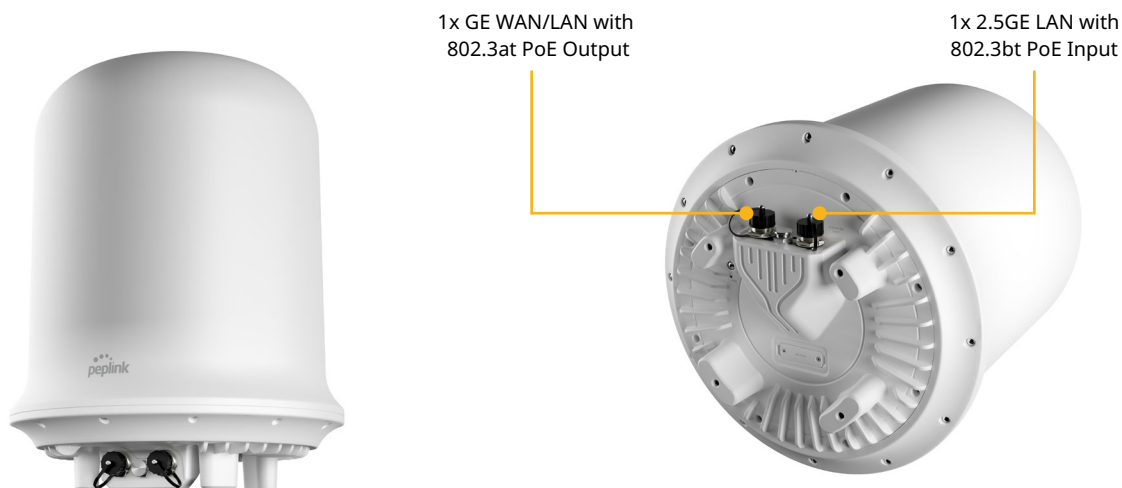

Specifications

WAN Interface	1x 10/100/1000M Ethernet 2x 5G Modems with Redundant SIM Slots	Antenna	8x Internal Long Range Optimized Cellular Antennas 2x Internal Wi-Fi Antennas 1x Internal GPS Antenna
LAN Interface	1x 10/100/1000/2500M Ethernet	Power Input	1x 802.3at PoE+ (without PoE output) / 1x 802.3bt PoE+ + (with PoE output)
Wi-Fi Interface	Simultaneous Dual-Band (2.4GHz / 5GHz) Wi-Fi 6 2x2 MU-MIMO Wi-Fi WAN and/or AP	Power Output	1x 802.3at PoE+
SpeedFusion Features	Hot Failover, Smoothing, Bandwidth Bonding	Power Consumption	24 W (max., without PoE output)
No. of SpeedFusion VPN Peers	2 / 5¹	Dimension	14.6 inches (diameter) x 18.8 inches (height) 370 mm (diameter) x 478.5 mm (height)
Router Throughput	1Gbps	Weight	14 pounds / 6.35kg 22 pounds / 9.98kg (With Packaging)
SpeedFusion VPN Throughput		Operating Temperature	-40°– 149°F / -40°– 65°C
- No Encryption	400 Mbps	Humidity	15% – 95% (non-condensing)
- 256-bit AES	200 Mbps	Certifications	FCC, CE, RoHS EN 61000 Electromagnetic Compatibility
Recommended Users	1-150	Package Content	Dome Pro LR 4x M8 bolts 2x Waterproof Ethernet Adapters (ACW-112)
Cellular Data Rate² (Downlink / Uplink)	5G: 3.4 Gbps / 900 Mbps CAT-20: 1.6 Gbps / 200 Mbps	SIM Options	Nano-SIM (4FF) Peplink eSIM BYO eSIM (2 profiles per modem) RemoteSIM from SIM Injector FusionSIM
		Warranty	1-Year Limited Warranty

¹ Requires a PrimeCare subscription, complimentary for the first year.

² Maximum theoretical data rates.

Specifications are subject to change without notice.