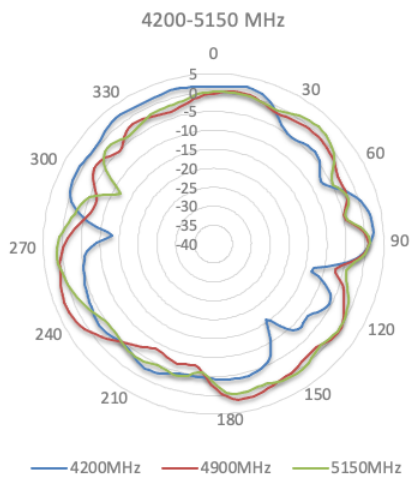

Cellular Antenna Efficiency

Wi-Fi Antenna VSWR

Wi-Fi Antenna Gain

Wi-Fi Antenna Efficiency

LTE Radiation Patterns (Azimuth)

LTE Radiation Patterns (Elevation 1)

LTE Radiation Patterns (Elevation 2)

Wi-Fi Radiation Patterns (Azimuth)

Wi-Fi Radiation Patterns (Elevation 1)

Wi-Fi Radiation Patterns (Elevation 2)