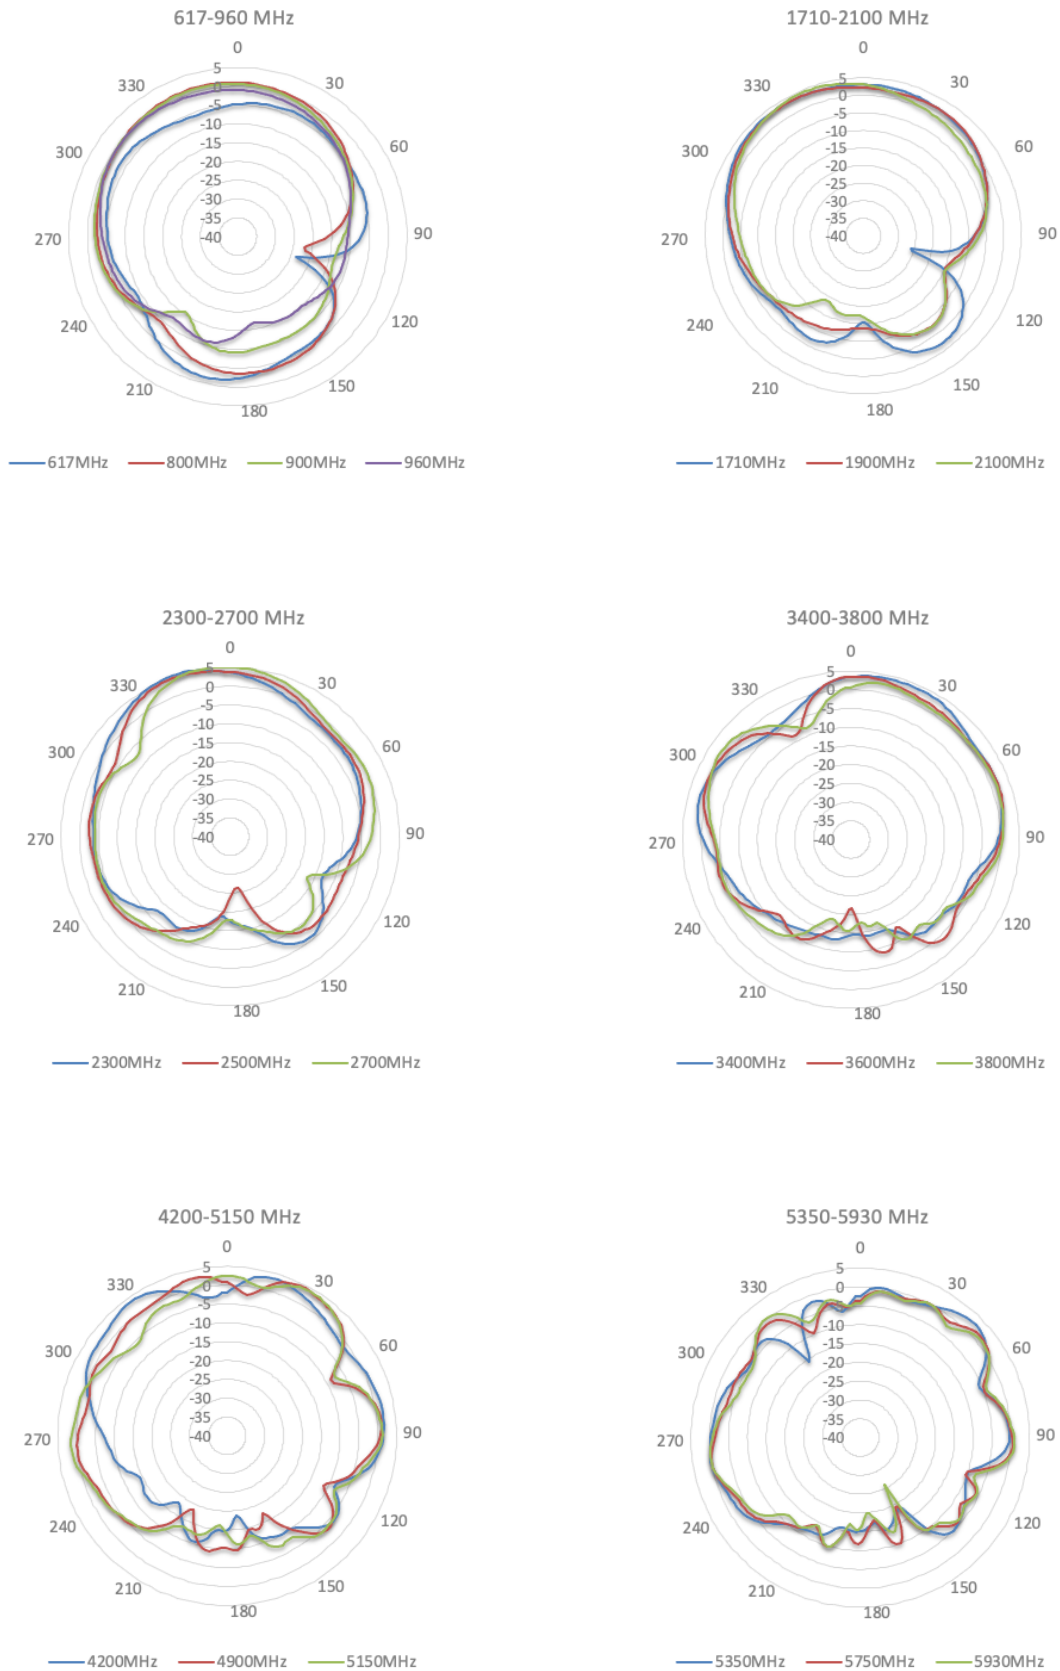

Cellular Antenna Efficiency

Wi-Fi Antenna VSWR

Wi-Fi Antenna Gain

Wi-Fi Antenna Efficiency

LTE Radiation Patterns (Azimuth)

LTE Radiation Patterns (Elevation 1)

LTE Radiation Patterns (Elevation 2)

Wi-Fi Radiation Patterns (Azimuth)

Wi-Fi Radiation Patterns (Elevation 1)

Wi-Fi Radiation Patterns (Elevation 2)