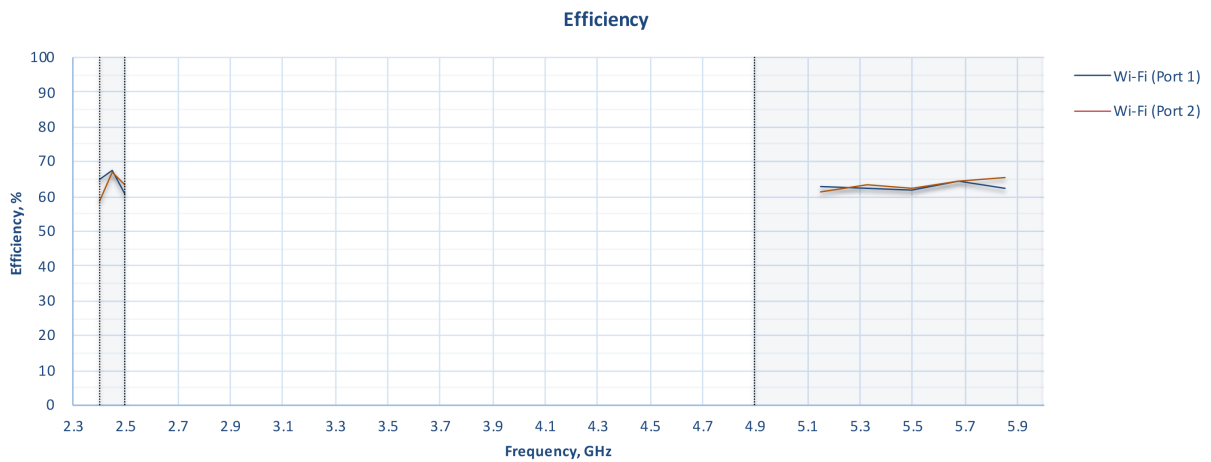

Cellular Antenna Efficiency

Wi-Fi Antenna VSWR

Wi-Fi Antenna Gain

Wi-Fi Antenna Efficiency

LTE Radiation Patterns (Azimuth)

LTE Radiation Patterns (Elevation 1)

LTE Radiation Patterns (Elevation 2)

Wi-Fi Radiation Patterns (Azimuth)

Wi-Fi Radiation Patterns (Elevation 1)

Wi-Fi Radiation Patterns (Elevation 2)