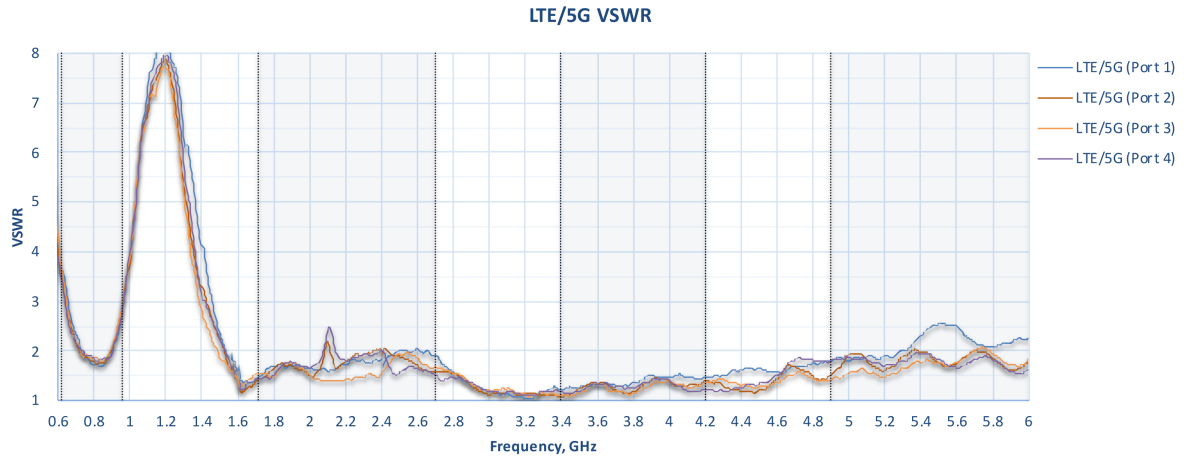

Featured Add-on

Product Code	Description
SIM-BK8-4E-56V-DOM	MAX HD1 Dome Pro Bundle Offer - SIM Injector , 8x SIM cards capacity, 4x 10/100/1000 LAN ports, 56V DC

Cellular Antenna VSWR

Cellular Antenna Gain

Cellular Antenna Efficiency

Wi-Fi Antenna VSWR

Wi-Fi Antenna Gain

Wi-Fi Antenna Efficiency

LTE Radiation Patterns (Azimuth)

LTE Radiation Patterns (Elevation 1)

LTE Radiation Patterns (Elevation 2)

Wi-Fi Radiation Patterns (Azimuth)