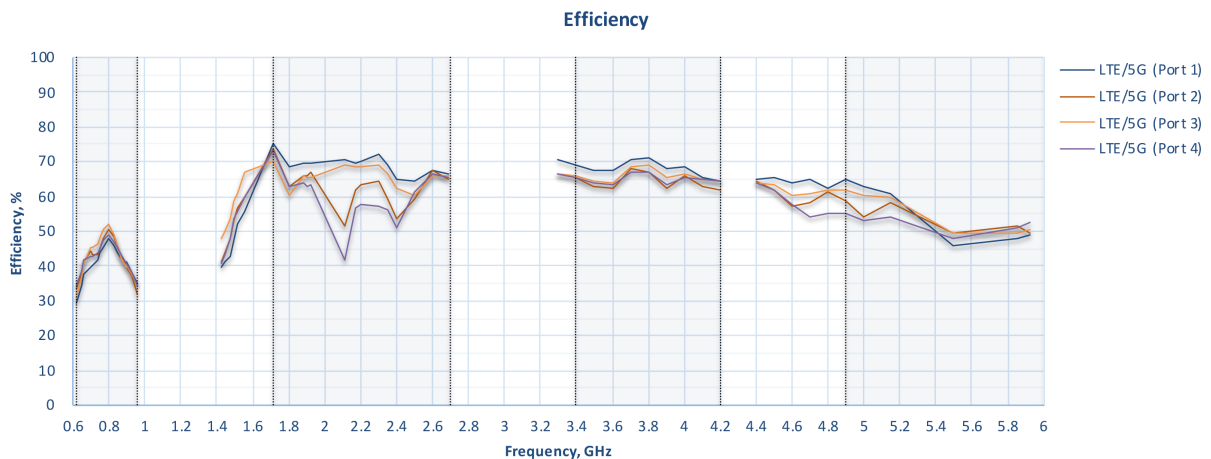

Featured Add-on

Product Code	Description
SIM-BK8-4E-56V-DOM	MAX HD1 Dome Pro Bundle Offer - SIM Injector , 8x SIM cards capacity, 4x 10/100/1000 LAN ports, 56V DC

Cellular Antenna VSWR

Cellular Antenna Gain

Cellular Antenna Efficiency

Wi-Fi Antenna VSWR

Wi-Fi Antenna Gain

Wi-Fi Antenna Efficiency

LTE Radiation Patterns (Azimuth)

LTE Radiation Patterns (Elevation 1)

LTE Radiation Patterns (Elevation 2)

Wi-Fi Radiation Patterns (Azimuth)