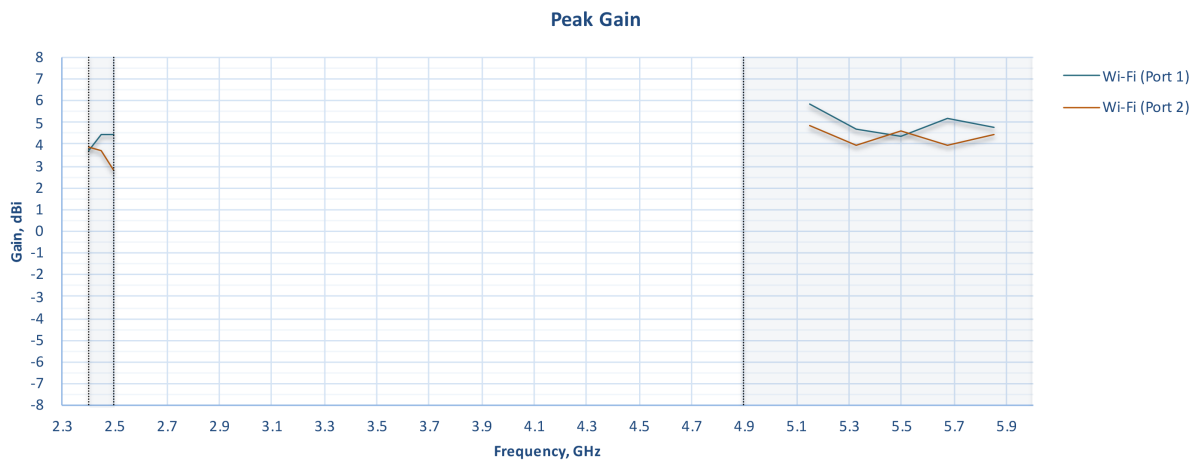

Featured Add-on

Product Code	Description
SIM-BK8-4E-56V-DOM	MAX HD1 Dome Pro Bundle Offer - SIM Injector , 8x SIM cards capacity, 4x 10/100/1000 LAN ports, 56V DC

Cellular Antenna VSWR

Cellular Antenna Gain

Cellular Antenna Efficiency

Wi-Fi Antenna VSWR

Wi-Fi Antenna Gain

Wi-Fi Antenna Efficiency

LTE Radiation Patterns (Azimuth)

LTE Radiation Patterns (Elevation 1)

LTE Radiation Patterns (Elevation 2)

Wi-Fi Radiation Patterns (Azimuth)