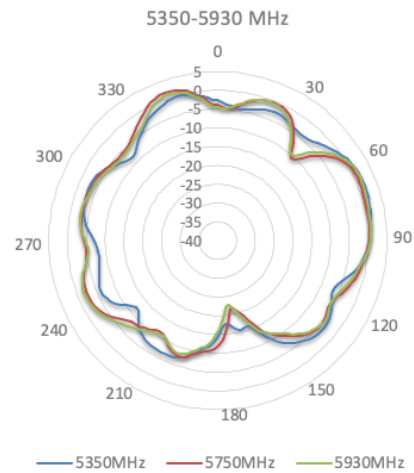

Cellular Antenna Efficiency

Wi-Fi Antenna VSWR

Wi-Fi Antenna Gain

Wi-Fi Antenna Efficiency

LTE Radiation Patterns (Azimuth)

LTE Radiation Patterns (Elevation 1)

LTE Radiation Patterns (Elevation 2)

Wi-Fi Radiation Patterns (Azimuth)

Wi-Fi Radiation Patterns (Elevation 1)

Wi-Fi Radiation Patterns (Elevation 2)