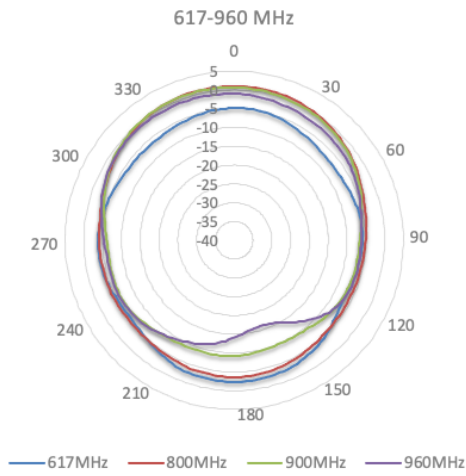

Cellular Antenna Efficiency

Wi-Fi Antenna VSWR

Wi-Fi Antenna Gain

Wi-Fi Antenna Efficiency

LTE Radiation Patterns (Azimuth)

LTE Radiation Patterns (Elevation 1)

LTE Radiation Patterns (Elevation 2)

Wi-Fi Radiation Patterns (Azimuth)

Wi-Fi Radiation Patterns (Elevation 1)

Wi-Fi Radiation Patterns (Elevation 2)