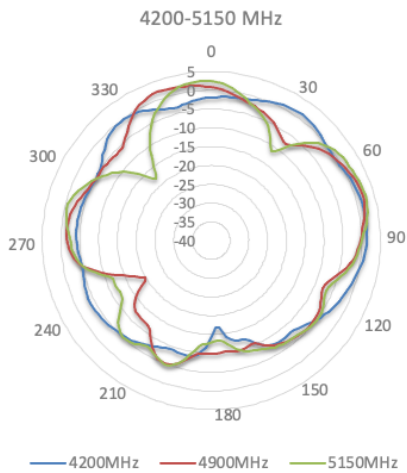

Cellular Antenna Efficiency

Wi-Fi Antenna VSWR

Wi-Fi Antenna Gain

Wi-Fi Antenna Efficiency

LTE Radiation Patterns (Azimuth)

LTE Radiation Patterns (Elevation 1)

LTE Radiation Patterns (Elevation 2)

Wi-Fi Radiation Patterns (Azimuth)

Wi-Fi Radiation Patterns (Elevation 1)

Wi-Fi Radiation Patterns (Elevation 2)