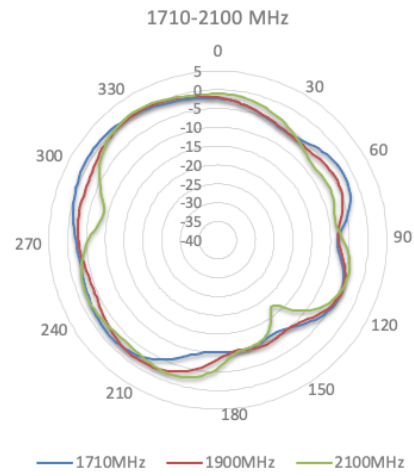

Cellular Antenna Efficiency

Wi-Fi Antenna VSWR

Wi-Fi Antenna Gain

Wi-Fi Antenna Efficiency

LTE Radiation Patterns (Azimuth)

LTE Radiation Patterns (Elevation 1)

LTE Radiation Patterns (Elevation 2)

Wi-Fi Radiation Patterns (Azimuth)

Wi-Fi Radiation Patterns (Elevation 1)

Wi-Fi Radiation Patterns (Elevation 2)