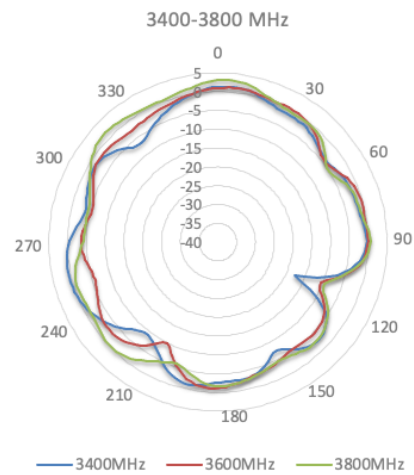

Cellular Antenna Efficiency

Wi-Fi Antenna VSWR

Wi-Fi Antenna Gain

Wi-Fi Antenna Efficiency

LTE Radiation Patterns (Azimuth)

LTE Radiation Patterns (Elevation 1)

LTE Radiation Patterns (Elevation 2)

Wi-Fi Radiation Patterns (Azimuth)

Wi-Fi Radiation Patterns (Elevation 1)

Wi-Fi Radiation Patterns (Elevation 2)