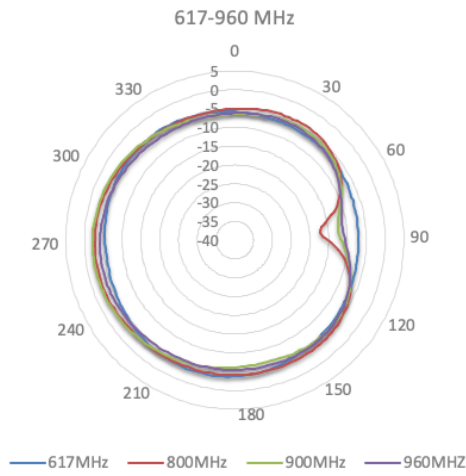

Cellular Antenna Efficiency

Wi-Fi Antenna VSWR

Wi-Fi Antenna Gain

Wi-Fi Antenna Efficiency

LTE Radiation Patterns (Azimuth)

LTE Radiation Patterns (Elevation 1)

LTE Radiation Patterns (Elevation 2)

Wi-Fi Radiation Patterns (Azimuth)

Wi-Fi Radiation Patterns (Elevation 1)

Wi-Fi Radiation Patterns (Elevation 2)