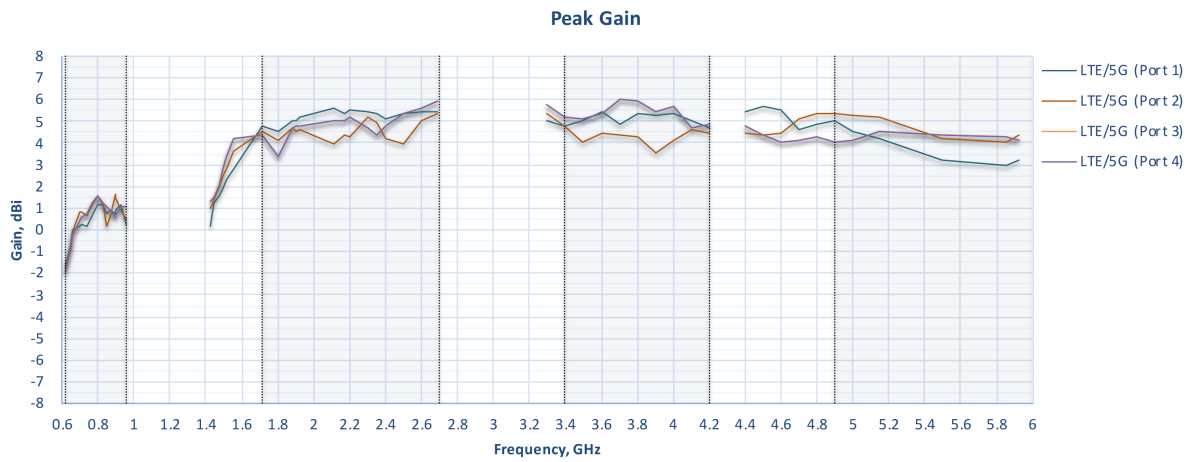

⁴ Certification Pending.

⁵ Available with Firmware 8.4.0 or above.

Ordering Information

Product Code	Regions	5G Bands	LTE Bands
MAX-HD1-DOM-PRO-5GN Embedded Modem(s): 1x 5G	Global* *US Carrier Certifications: AT&T, T-Mobile, Verizon, FirstNet	5G (SA & NSA) Sub 6Ghz: n1, n2, n3, n5, n7, n8, n12, n13, n14, n18, n20, n25, n26, n28, n29, n30, n38, n40, n41, n48, n66, n70, n71, n75, n76, n77, n78, n79	B1, B2, B3, B4, B5, B7, B8, B12, B13, B14, B17, B18, B19, B20, B25, B26, B28, B29, B30, B32, B34, B38, B39, B40, B41, B42, B43, B46, B48, B66, B71

Featured Add-on

Product Code	Description
SIM-BK8-4E-56V-DOM	MAX HD1 Dome Pro Bundle Offer - SIM Injector , 8x SIM cards capacity, 4x 10/100/1000 LAN ports, 56V DC

Cellular Antenna VSWR

Cellular Antenna Gain

Cellular Antenna Efficiency

Wi-Fi Antenna VSWR

Wi-Fi Antenna Gain

Wi-Fi Antenna Efficiency

LTE Radiation Patterns (Azimuth)

LTE Radiation Patterns (Elevation 1)

LTE Radiation Patterns (Elevation 2)

Wi-Fi Radiation Patterns (Azimuth)