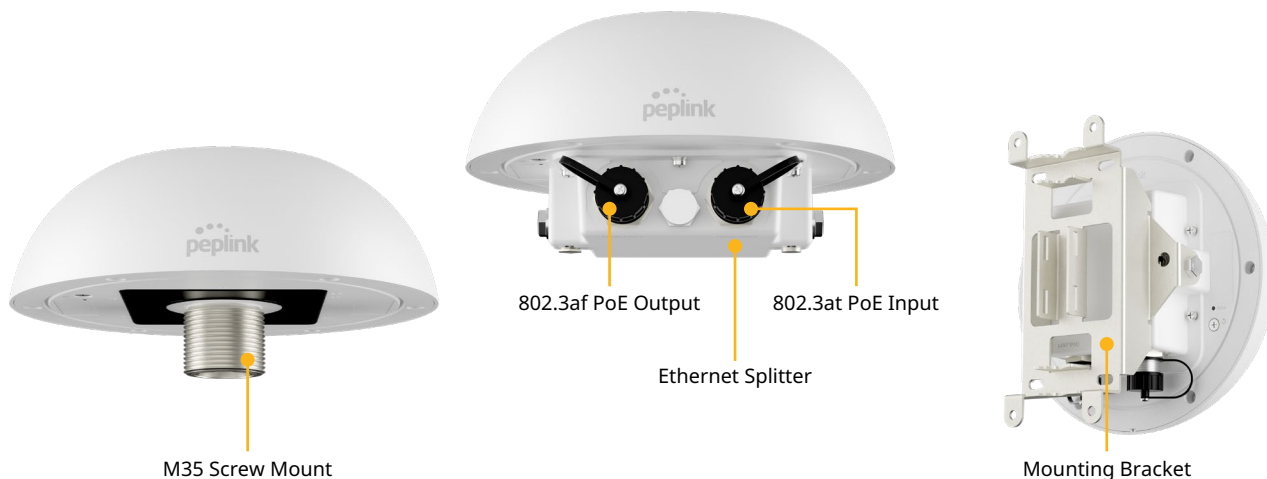

A design that's made to meet your needs

M35 Screw Mount

Ethernet Splitter

Mounting Bracket

It's simple design offers a multitude of installation options. The HD1 Dome Pro includes an **M35 screw mount** and **Ethernet splitter**, making it easy for wall or pole mount. If mounting is not needed, simply connect an Ethernet cable and it's good to go.

Specifications

WAN Interface	1x 5G/LTE Modem with Redundant SIM Slots ¹	Power Consumption	20 W (max., without PoE output)
LAN Interface	1x 10/100/1000M Ethernet ^{2 3}	Dimension	4.33 inches (radius) x 4.53 inches (height) 110 mm (radius) x 115 mm (height)
Wi-Fi Interface	Simultaneous Dual-Band (2.4GHz / 5GHz) Wi-Fi 6, 2X2 MIMO Wi-Fi WAN and/or AP	Weight	With Ethernet Splitter: 3.75 pounds / 1.7 kg Without Ethernet Splitter: 2.65 pounds / 1.2 kg
Number of SpeedFusion VPN Peers	2	Operating Temperature	-40° - 149°F / -40° - 65°C
Enclosure	Rugged outdoor IP67 (with Ethernet Splitter)	Humidity	15% - 95% (non-condensing)
Recommended Users	150	Certifications	FCC, CE, RoHS, EN 50124-1 Railway Application - Insulation Coordination EN 50155 Railway Application - Rolling Stock - Electronic Equipment EN 61000 Electromagnetic Compatibility
Cellular Data Rate (Downlink / Uplink)	5G: 3.4 Gbps / 900 Mbps	Package Content	MAX HD1 Dome Pro, Ethernet Splitter, 2x Waterproof Ethernet Connector (ACW-112), Mounting Kit Set
Antenna	4X4 Internal MIMO Cellular Antennas 2X2 Internal MIMO Wi-Fi Antennas 1x Internal GPS Antenna	SIM Options	Nano-SIM (4FF) Peplink eSIM BYO eSIM (2 profiles) ⁵ RemoteSIM from SIM Injector FusionSIM
Power Input	1x 802.3at PoE+	Warranty	1-Year Limited Warranty
Power Output	1x 802.3af PoE (with Ethernet Splitter)		

¹ SIM Injector is available separately.

² Ethernet LAN port can be split into two LAN ports using the included splitter (1x LAN 802.3af PoE out, 1x LAN 802.3at PoE+ in).

³ Ethernet port includes surge and ESD protection circuits to protect against over-voltage transients.