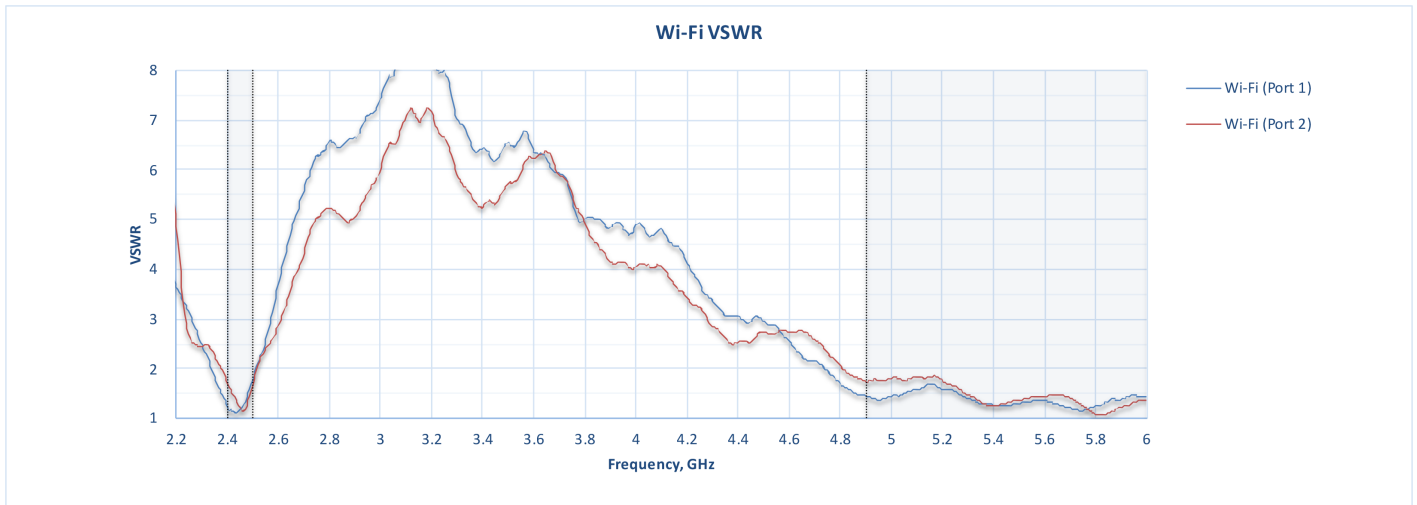

Featured Add-on

Product Code	Description
SIM-BK8-4E-56V-DOM	MAX HD1 Dome Pro Bundle Offer - SIM Injector , 8x SIM cards capacity, 4x 10/100/1000 LAN ports, 56V DC

Cellular Antenna VSWR

Cellular Antenna Gain

Cellular Antenna Efficiency

Wi-Fi Antenna VSWR

Wi-Fi Antenna Gain

Wi-Fi Antenna Efficiency

LTE Radiation Patterns (Azimuth)

LTE Radiation Patterns (Elevation 1)

LTE Radiation Patterns (Elevation 2)

Wi-Fi Radiation Patterns (Azimuth)