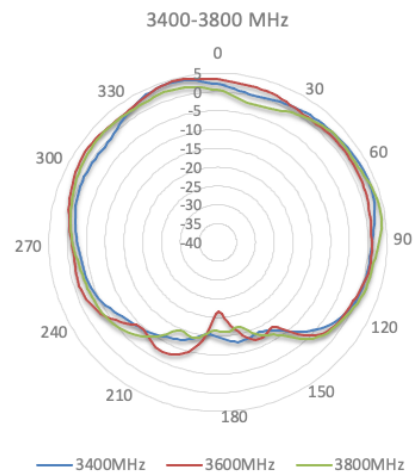

Cellular Antenna Efficiency

Wi-Fi Antenna VSWR

Wi-Fi Antenna Gain

Wi-Fi Antenna Efficiency

LTE Radiation Patterns (Azimuth)

LTE Radiation Patterns (Elevation 1)

LTE Radiation Patterns (Elevation 2)

Wi-Fi Radiation Patterns (Azimuth)

Wi-Fi Radiation Patterns (Elevation 1)

Wi-Fi Radiation Patterns (Elevation 2)