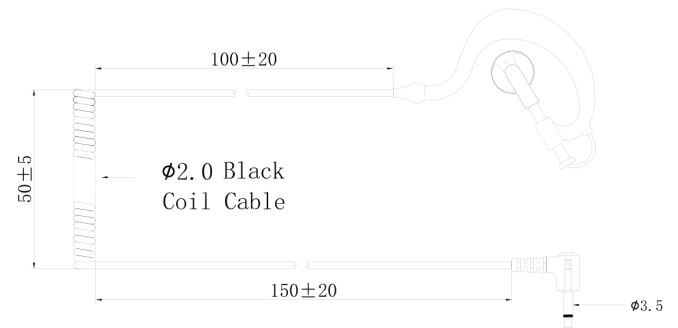

PRO-C30-35L

EARHANGER WITH 3,5 MM CONNECTOR LIMITED OUTPUT

A listen only earpiece that are comfortable to use.
Coiled cable to make it flexible with an angled 3.5 mm connector.

FEATURES & BENEFITS

- Comfortable to wear.
- Adjustable to different ear sizes.
- Adjustable for left or right side.
- Only partially blocking the ambient sounds.
- Limited output - Integrated damping resistor to limit the maximum sound output level to protect the hearing from too loud levels.
- 3½ mm connector compatible with the earpiece jack in RSMs/adapters.
- Angled connector makes the connector to sit firmer in the jack to avoid that it accidentally gets pulled out of the jack. With some accessories it can be locked in place.
- Listen only accessory – for transmission the terminal´s internal microphone are used.

SPECIFICATION

Impedance ~712 ohm
Cable length 30 cm

SPARE PARTS

| PRODUCT | | ART.NO |
|--------------|---|--------|
| Sponge cover |  | 71864 |

| MODEL | ART.NO |
|--|--------------|
| ProEquip PRO-C30-35L Earhanger with 3,5mm connector limited output | 29047 |