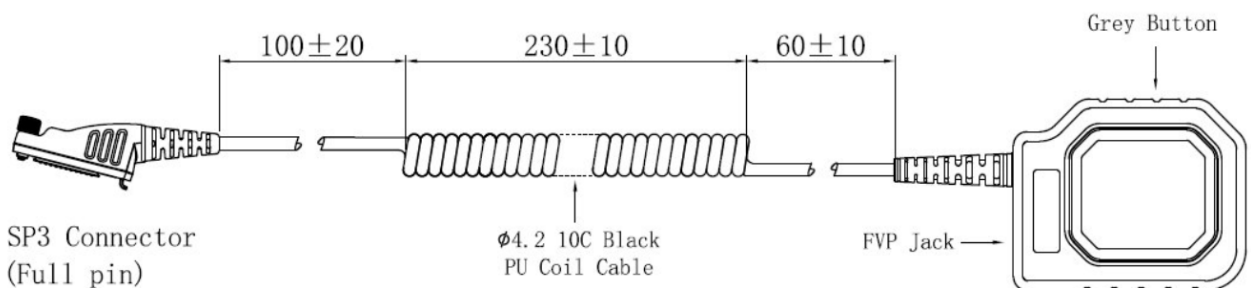

PROEQUIP PRO-PTT

PTT ADAPTER FOR SEPURA WITH PELTOR NEXUS CONNECTOR

Robust PTT adapter with Sepura robust connector, Nexus jack for Peltor configuration headsets

FEATURES & BENEFITS

- Heavy duty Robust PTT adapter.
- A large PTT on the front.
- IP67 water protection.
- NEXUS jack in the bottom for headset - Peltor configuration.
- Robust clip.
- Cable length ~39cm.
- Robust connector with metal hook for secure and reliable use.

| MODEL | ART.NO |
|---|--------------|
| ProEquip PRO-PTT Robust box rugged Sepura – Peltor Nexus connection | 30290 |