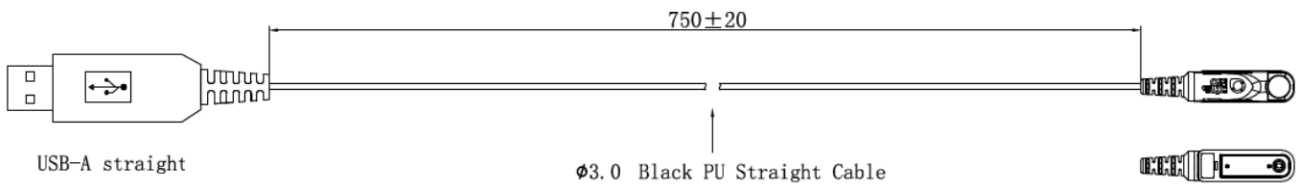

PROEQUIP USB-A CHARGING CABLE

FOR SEPURA SC20 & SC21 CONNECTOR

Personal charger cable for Sepura SC20 & SC21.

FEATURES & BENEFITS

- For USB-A outputs
- Straight 75cm cable
- Tested according EMC directive 2014/30/EU
- Standards
 - EN 55032:2015+A1:2020 + A11:2020
 - EN 55035:2017 + A11:2020

MODEL	ART.NO
ProEquip Personal USB-A Charging cable for Sepura SC series	71263