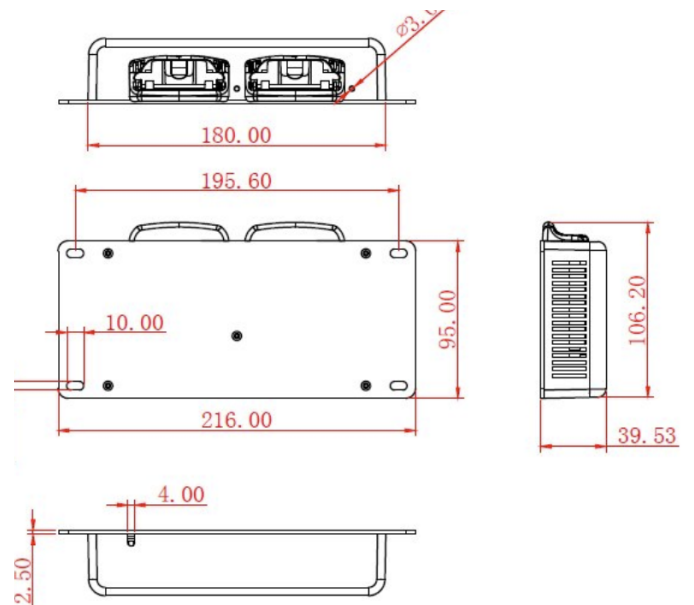

SPECIFICATION

Input Voltage	DC 12-30V
Input Current	1500mA
Charging current	Max. 800mA / Slot
Fully Charged Voltage	8.25-8.40V
Charge Mode	CC-CV
Battery chemistry supported	Li-ion, Li-polymer
Maximum Charge Time	8 hours
Over temperature protection	>45 °C
Operation Temperature	-5 ~ 45 °C (23 ~ 113 °F)
Storage Temperature	-20 ~ 60 °C (-4 ~ 140 °F)
Dimension	216.0 x 95.0 x 39.5 mm
Weight (without accessories)	~250 g