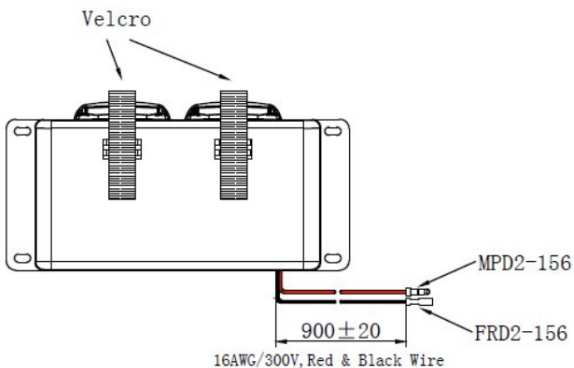

PROEQUIP VEHICLE 2-SLOT BATTERY

Vehicle charger for dual Sepura STP/SC 2x batteries.

FEATURES & BENEFITS

- Supports both 12V & 24V systems
- Easy to install
- Velcro strap to secure the batteries during charging
- LED charging indicators

SPECIFICATION

Input Voltage	DC 12-30V
Input Current	1500mA
Charging current	Max. 800mA / Slot
Fully Charged Voltage	8.25-8.40V
Charge Mode	CC-CV
Battery chemistry supported	Li-ion, Li-polymer
Maximum Charge Time	8 hours
Over temperature protection	>45 °C
Operation Temperature	-5 ~ 45 °C (23 ~ 113 °F)
Storage Temperature	-20 ~ 60 °C (-4 ~ 140 °F)
Dimension	216.0 x 95.0 x 39.5 mm
Weight (without accessories)	~250 g

MODEL	ART.NO
ProEquip Vehicle battery 2-slot charger For Sepura STP/SC2x batteries	71265