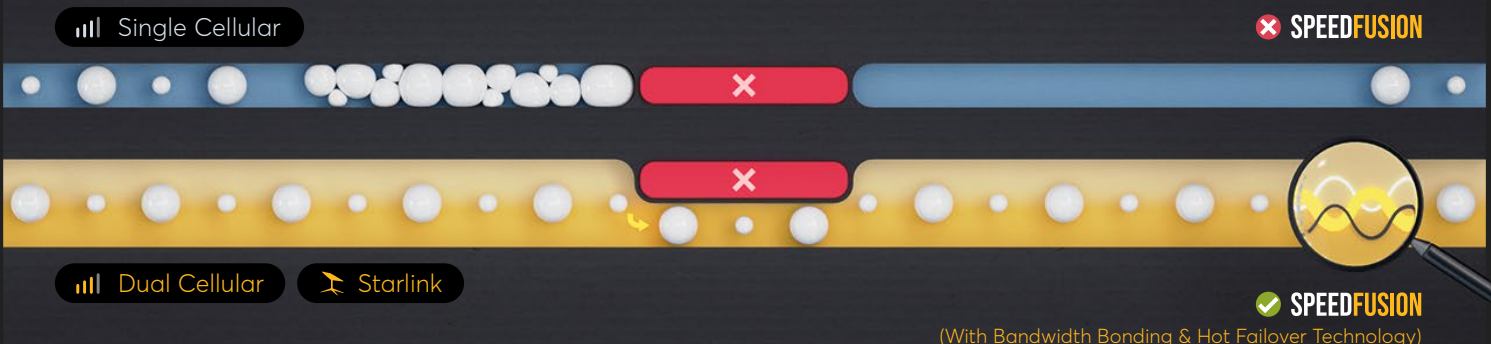

Remotely manage and configure all devices in your network with InControl and InTouch. No pre-staging configurations necessary.

Eliminate truck rolls

Central Management

Advanced SpeedFusion Technology

SpeedFusion technology seamlessly bonds multiple Internet connections into a single more-reliable Internet feed to achieve zero interruption.