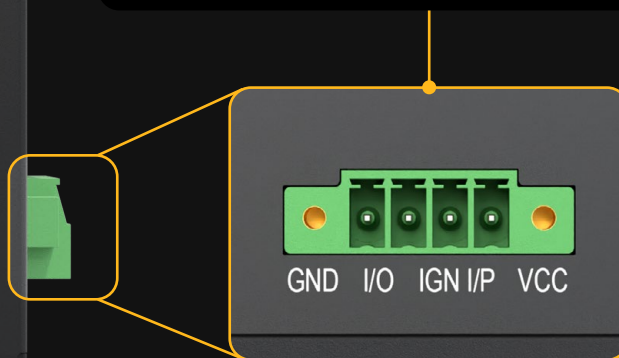

Flexible Power and Port Options

The BR2 supports a fanless design that can be powered in three different ways:

1 Micro-Fit Connector Power Port compatible with standard AC Power Adapter or our Peplink cable adapters for various power sources.

2 PoE IN

3 Terminal Block Power Connector for Mobile Deployment, 12V-30V DC

-40°F

Ruggedized Metal Enclosure

that stays operational across a wide temperature range

149°F

Highly cost-effective, even for massive deployments.

ATMs

Point of Sale

Vending Machine

Automated Fare Collection

Specifications

WAN Interface	1x 10/100/1000M Ethernet 2x Embedded Cellular Modems with Redundant SIM Slots 1x USB Interface	Antenna Connectors	4x SMA Cellular Antenna Connectors 2x RP-SMA Wi-Fi Antenna Connectors 1x SMA GPS Antenna Connector
LAN Interface	4x 10/100/1000M Ethernet	Power Input	Power Port: 12V – 30V DC AC Adapter: AC Input 100V–240V / DC Output 12V Terminal Block: 12V – 30V DC Power over Ethernet 802.3at
Wi-Fi Interface	Simultaneous Dual-Band (2.4GHz / 5GHz) Wi-Fi 5, 2X2 MIMO Wi-Fi WAN and/or AP	Power Consumption	8W (nominal) / 13W (max. without USB output)
SpeedFusion features	Hot Failover ¹ / Smoothing ¹ / Bandwidth Bonding ¹	Dimension	6.89 x 5.12 x 1.61 inches / 175mm x 130mm x 41mm
Number of SpeedFusion VPN Peers	2 / 5 ¹	Weight	2.43 pounds / 1.1 kg
Router Throughput	300Mbps	Operating Temperature	-40° – 149°F / -40° – 65°C
SpeedFusion VPN Throughput		Humidity	15% – 95% (non-condensing)
- No Encryption	80Mbps	Certifications	FCC, CE, RoHS EN 61000 Electromagnetic Compatibility
- 256-bit AES	60Mbps	Package Content	1x BR2 4x LTE Antennas (ACW-237) 2x Dual Band Wi-Fi Antennas (ACW-342) 1x GPS Active Antenna (ACW-232) 1x 12V 2A 4pin Power Supply
Recommended Users	1-60	SIM Options	Nano-SIM (4FF) Peplink eSIM ³ BYO eSIM (2 profiles each modem) ³ RemoteSIM from SIM Injector FusionSIM
Cellular Data Rate² (Downlink/Uplink)	CAT-4: 150 Mbps / 50 Mbps	Warranty	1-Year Limited Warranty