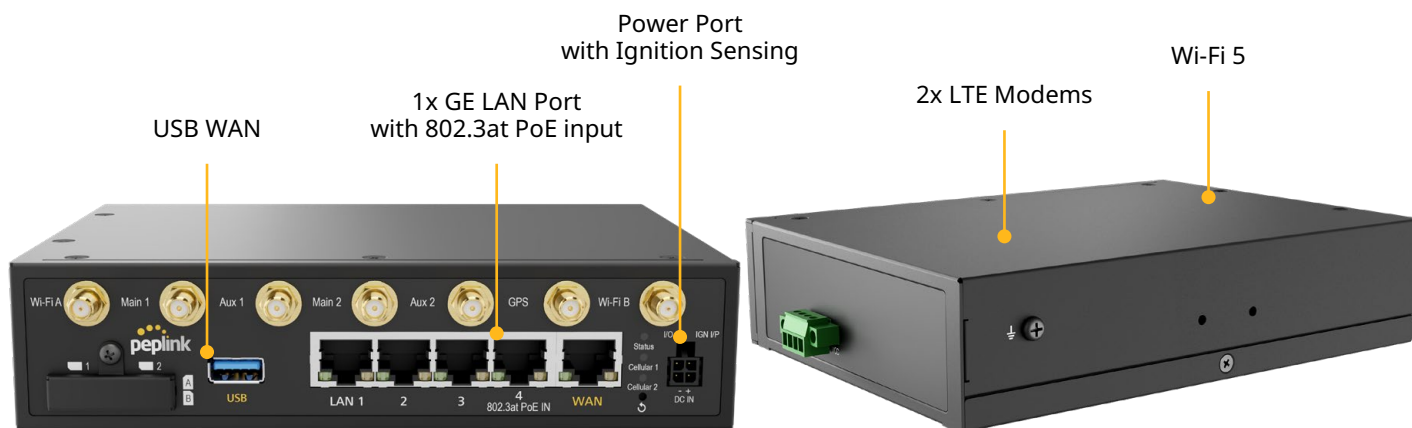

2 PoE IN

3 Terminal Block Power Connector for Mobile Deployment, 12V-30V DC

-40°F

Ruggedized Metal Enclosure

that stays operational across a wide temperature range

149°F

Highly cost-effective, even for massive deployments.

ATMs

Point of Sale

Vending Machine

Automated Fare Collection

Specifications

WAN Interface	1x 10/100/1000M Ethernet 2x Embedded Cellular Modems with Redundant SIM Slots 1x USB Interface	Antenna Connectors	4x SMA Cellular Antenna Connectors 2x RP-SMA Wi-Fi Antenna Connectors 1x SMA GPS Antenna Connector
LAN Interface	4x 10/100/1000M Ethernet	Power Input	Power Port: 12V – 30V DC AC Adapter: AC Input 100V–240V / DC Output 12V Terminal Block: 12V – 30V DC Power over Ethernet 802.3at
Wi-Fi Interface	Simultaneous Dual-Band (2.4GHz / 5GHz) Wi-Fi 5, 2X2 MIMO Wi-Fi WAN and/or AP	Power Consumption	8W (nominal) / 13W (max. without USB output)
SpeedFusion features	Hot Failover ¹ / Smoothing ¹ / Bandwidth Bonding ¹	Dimension	6.89 x 5.12 x 1.61 inches / 175mm x 130mm x 41mm
Number of SpeedFusion VPN Peers	2 / 5 ¹	Weight	2.43 pounds / 1.1 kg
Router Throughput	300Mbps	Operating Temperature	-40° – 149°F / -40° – 65°C
SpeedFusion VPN Throughput		Humidity	15% – 95% (non-condensing)
- No Encryption	80Mbps	Certifications	FCC, CE, RoHS EN 61000 Electromagnetic Compatibility
- 256-bit AES	60Mbps	Package Content	1x BR2 4x LTE Antennas (ACW-237) 2x Dual Band Wi-Fi Antennas (ACW-342) 1x GPS Active Antenna (ACW-232) 1x 12V 2A 4pin Power Supply
Recommended Users	1-60	SIM Options	Nano-SIM (4FF) Peplink eSIM ³ BYO eSIM (2 profiles each modem) ³ RemoteSIM from SIM Injector FusionSIM
Cellular Data Rate² (Downlink/Uplink)	CAT-4: 150 Mbps / 50 Mbps	Warranty	1-Year Limited Warranty