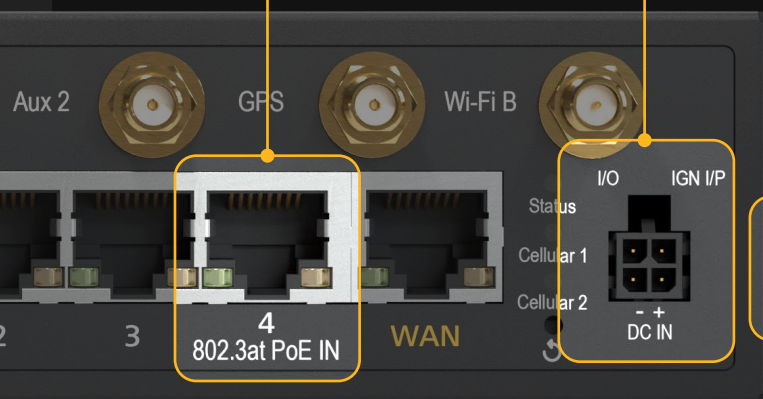

Remotely manage and configure all devices in your network with InControl and InTouch. No pre-staging configurations necessary.

Eliminate truck rolls

Central Management

Advanced SpeedFusion Technology

SpeedFusion technology seamlessly bonds multiple Internet connections into a single more-reliable Internet feed to achieve zero interruption.

2 PoE IN

3 Terminal Block Power Connector for Mobile Deployment, 12V-30V DC

-40°F

Ruggedized Metal Enclosure

that stays operational across a wide temperature range

149°F

Highly cost-effective, even for massive deployments.