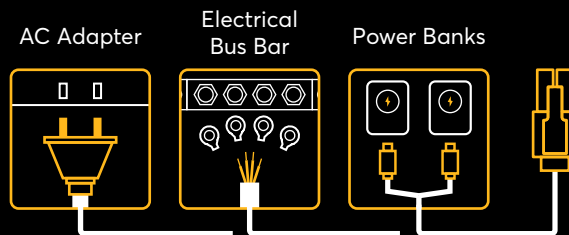

Remotely manage and configure all devices in your network with InControl and InTouch. No pre-staging configurations necessary.

Eliminate truck rolls

Central Management

Advanced SpeedFusion Technology

SpeedFusion technology seamlessly bonds multiple Internet connections into a single more-reliable Internet feed to achieve zero interruption.

2 PoE IN

3 Terminal Block Power Connector for Mobile Deployment, 12V-30V DC

-40°F

Ruggedized Metal Enclosure

that stays operational across a wide temperature range

149°F

Highly cost-effective, even for massive deployments.